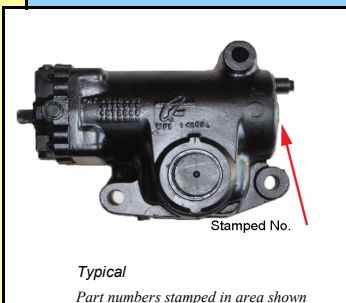

Remanufactured Steering Gears For Heavy Duty Trucks

TRW

TAS85 Series

TRW / Ross Steering Gear

Application	Common part numbers	Interchange
Freightliner	TAS85002	38301-3438, 38301-3419, 14-12438-001
Peterbilt	TAS85031	10-01734
Kenworth	TAS85036	
Peterbilt	TAS85052	10-02345
Kenworth	TAS85062	
Kenworth	TAS85147	

Many other TAS series gears available - please call

Complete seal kit for TAS85 gears **K304**

Please call (909) 464-2282 for pricing / availability