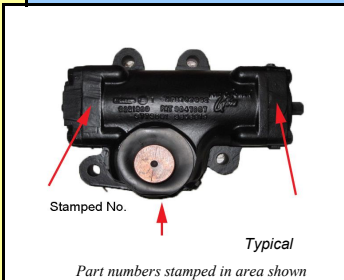

HFB70 Series

TRW / Ross Steering Gear

Application	Common part numbers	Interchange
Volvo / Freightliner	HFB70042	9047730, 9047740, B14-09920-001
White / Western Star	HFB70045	38301-0006
Kenworth	HFB70065	K254-206
Peterbilt	HFB70114	10-02350

Many other HFB series gears available - please call

Complete seal kit for HFB70 gears **K309**

Please call (909) 464-2282 for pricing / availability