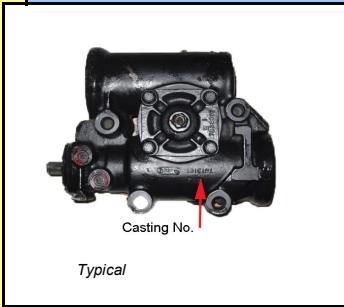

Saginaw

710 Series

Saginaw Steering Gear

common part numbers

part numbers	Cast No	Sector Shaft Type
710	7813161	semi spline
710IHC	7830389	full spline
710M	7813161 Metric	semi spline
710MD9	7813161 Metric	semi spline, stamped D9
710MFSCCW4.25	7813161 Metric	full spline, LH rotation (4-1/4 turn)
710M-TK	26002502 Metric	threaded

Seal kit for 710 non-metric	K350
Seal kit for 710 metric	K350L

Please call (909) 464-2282 for pricing / availability