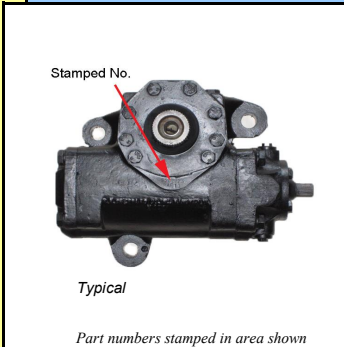

Remanufactured Steering Gears For Heavy Duty Trucks

Sheppard

M80 & M90 Series MD83, HD94

Sheppard Steering Gear

Application	Common part numbers	
International	M80SAA (slave)	
International	M90PAE	

Many other M series gears available - please call

Complete Seal Kits	
M80	K324
M80SLAVE	K334
MD83	K339
M90	K325
M90SLAVE	K335
HD94	K331

Please call (909) 464-2282 for pricing / availability