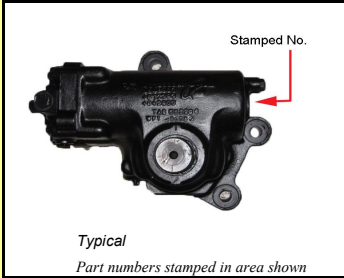

Remanufactured Steering Gears For Heavy Duty Trucks

TRW

TAS55 Series

TRW / Ross Steering Gear

Application	Common part numbers	Interchange
Freightliner	TAS55003	14-15655-000
Ford	TAS55006	F4HZ3504A
Ford	TAS55010	F81Z3504BA
Freightliner	TAS55016	14-15451-000

Many other TAS series gears available - please call

Complete seal kit for TAS55 gears **K302**

Please call (909) 464-2282 for pricing / availability