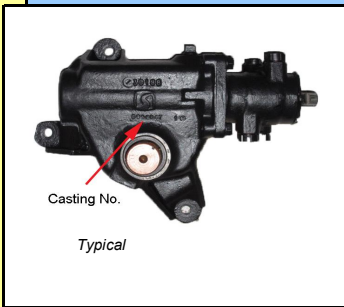

Power Assist 4 Line

Saginaw Steering Gear

Common part numbers

part numbers	Sector Shaft Type	Cast no.
5690653	Semi Splined	5690653
5696067LV	Semi Splined LL1	5696067 (Valve Cast # 5687511)
5696067HV	Semi Splined LL1	5696067 (Valve Cast # 5697919)
7802018	Semi Splined L2	7802018
7832003	Semi Splined	7832003
7832331	Semi Splined LL	7832331
7832333	Semi Splined	7832333

Seal kit for 1-1/2" dia. sector	K352
Seal kit for 1-3/4" sector	K351

Please call (909) 464-2282 for pricing / availability