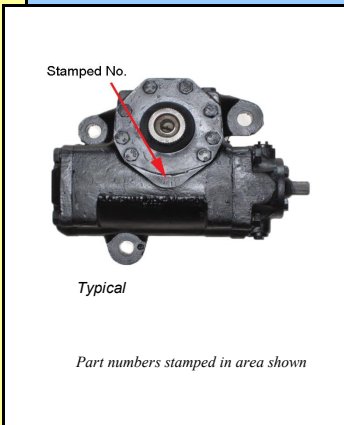

M100 Series

Sheppard Steering Gear

Application	Common part numbers	Interchange
Peterbilt	M100PAE	10-02156, 10-02357, 10-02155, 10-02358
International	M100PAH	1657435C91
International	M100PCL	1659881C91, 3589106C91
Kenworth	M100PDQ	
Kenworth	M100PEN	
International	M100PHE	3501032C91, 3519043C91
Volvo	M100PJB	8084058, 8084060, 176701
Freightliner	M100PJD	14-13063-000
Peterbilt	M100PJM	10-02173
Kenworth	M100PLE	
Kenworth	M100PLJ	
International	M100PMX	3558088C91
Peterbilt	M100PNJ	

Many other M series gears available - please call

Complete Seal Kits: M100		
w/Auto poppets - All	w/ manual poppets AND:	
K337	snap ring cover	K330
	snap ring cover & L seal	K333
	bolt-on cover	K338

M100 gears with Auto poppets are identified by the "M100AUTO" cast into the housing

Please call (909) 464-2282 for pricing / availability