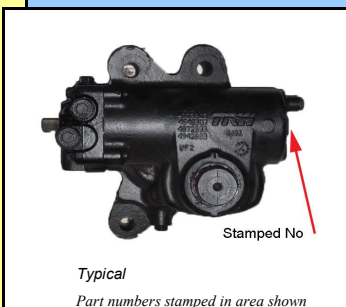

THP60 Series

TRW / Ross Steering Gear

Application	Common part numbers	Interchange
Freightliner	THP60006	14-15040-000, 14-17724-000
Volvo	THP60009	20511466
Freightliner	THP60010	14-15702-000, 14-17727-000

Many other THP series gears available - please call

Complete seal kit for THP60 gears **K310**

Please call (909) 464-2282 for pricing / availability