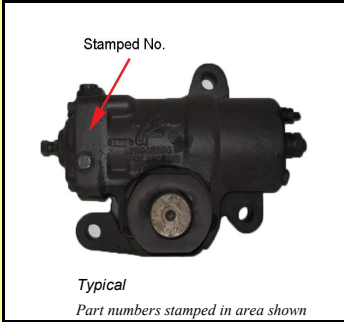

Remanufactured Steering Gears For Heavy Duty Trucks

TRW

HFB64 Series

TRW / Ross Steering Gear

Application	Common part numbers	Interchange
Freightliner	HFB64033	B14-09919-000
International	HFB64057	475179C93
Ford	HFB64079	E2HZ3504A, E2HT3N503AB, E7HZ3504E, E7HT3N503EA
Ford	HFB64080	E2HZ3504B, E7HZ3504F, F1HZ3504B, FOHT3N503BA
Kenworth	HFB64082	K254-233
Peterbilt	HFB64083	10-02064
Peterbilt	HFB64126	10-02153

Many other HFB series gears available - please call

Complete seal kit for HFB64 gears **K308**

Please call (909) 464-2282 for pricing / availability