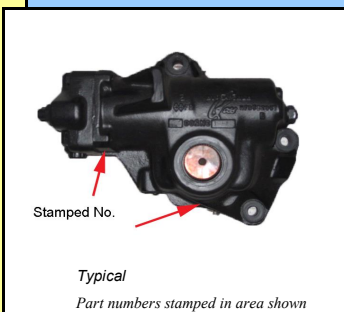

HFB52 Series

TRW / Ross Steering Gear

Application	Common part numbers	Interchange
International	HFB52013	475178C91, 496785C91
Ford	HFB52023	E1HZ3504M

Many other HFB series gears available - please call

Complete seal kit for HFB52 gears **K307**

Please call (909) 464-2282 for pricing / availability