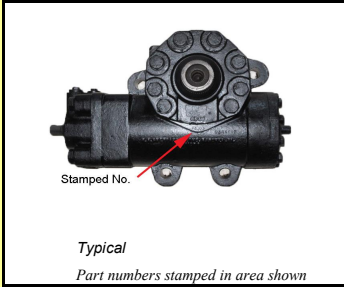

Remanufactured Steering Gears For Heavy Duty Trucks

Sheppard

M110 Series

Sheppard Steering Gear

Common part numbers

Kenworth	M110PBQ	
Kenworth	M110PFA	
Peterbilt	M110PHB	

Many other M series gears available - please call

Complete Seal Kits: M110	
w/ bolt on cover	K326
w/ snap ring & L seal	K336

Please call (909) 464-2282 for pricing / availability