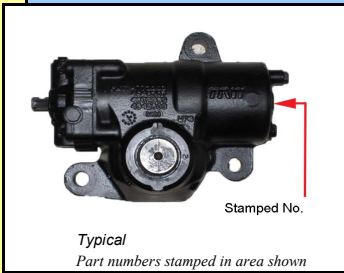

TAS65 Series

TRW / Ross Steering Gear

Application	Common part numbers	Interchange
Freightliner	TAS65004	RGT66007R, 14-10334-000
Freightliner	TAS65005	RGT66006R, 14-10335-000
Volvo	TAS65006	38301-3211, 38301-0020, 38301-0037, 3188134, 3188135
Kenworth	TAS65007	RGT66001R, K254-233, K254-194
Western Star	TAS65014	38301-3409, 14-17732-000
Peterbilt	TAS65024	RGT66005R, 10-02458, 10-02153
International	TAS65042	1663200C91
Freightliner	TAS65052	6814600401
Kenworth	TAS65079	
Ford	TAS65105	F6HT3N503DC, F6HZ3504DB
Kenworth	TAS65127	
Freightliner	TAS65129	14-12965-000, 14-12747-000
Volvo	TAS65150	3098661, 20435348, 8086784
Freightliner	TAS65155	14-13451-000, 14-13452-000
Freightliner	TAS65157	14-13452-001
Volvo	TAS65204	20518924
Kenworth	TAS65218	
Kenworth	TAS65219	

Many other TAS series gears available - please call

Complete seal kit for TAS65 gears **K303**

Please call (909) 464-2282 for pricing / availability