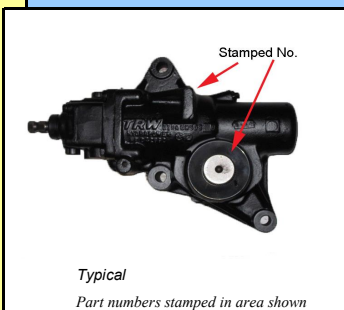

HF64 Series

TRW / Ross Steering Gear

Application	Common part numbers	Interchange
Ford	HF64076	D0HA3N503E, D1HA3N503BB, D1HZ3504F, E0HT3N503LA
Ford	HF64077	D0HA3N503F, D6HA3N503AA, D1HZ3504E, E0HT3N503MA
Mack	HF64090	20QC49301P2
Mack	HF64119	20QC49307, 20QC49307P1

Many other HF series gears available - please call

Complete seal kit for all HF64 **K306**

Please call (909) 464-2282 for pricing / availability